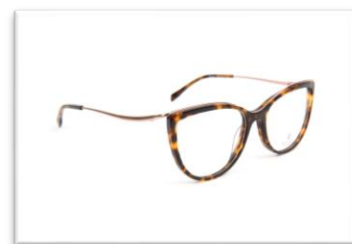

BG6336

BG6338

BULGET
OCCHIALI