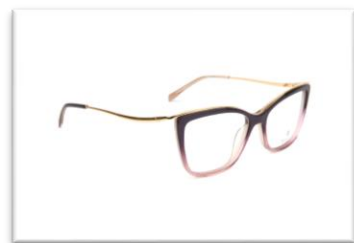

BG6336

BG6338

BULGET
OCCHIALI